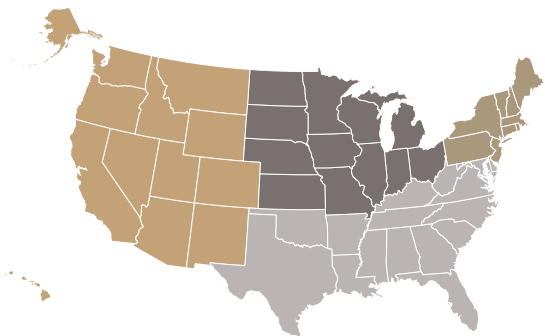

BOSTON COLLEGE

Class of 2020 Eagles: **Where have they landed?**

CAREER OUTCOMES RATE

93%

of 2020 graduates were either employed, enrolled in graduate school, or involved in service or fellowship programs.

Note: Due to rounding, percentages may not add to 100%

SELECT EMPLOYERS

TOP INDUSTRIES

GRADUATE SCHOOLS

23% of the Class of 2020 enrolled in graduate school.

- Boston College
- Boston University
- Brown University
- Columbia University
- Cornell University
- Duke University
- Fordham University
- Georgetown University
- Harvard University
- Johns Hopkins University
- Massachusetts Institute of Technology
- New York University
- Northwestern University
- Princeton University
- Rutgers University
- Stanford University
- Tufts University
- Tulane University
- University of California
- University of Chicago
- University of Connecticut
- University of Miami
- University of Notre Dame
- University of Pennsylvania
- Vanderbilt University
- Yale University

NOTE: SALARY INFORMATION WAS SELF-REPORTED FOR GRADUATES WHO ARE EMPLOYED FULL TIME.

GEOGRAPHIC DESTINATIONS

While a majority of 2020 Eagles remained in the Northeast (76.5%) after graduation, members of the Class of 2020 were represented in 38 states (not including D.C.).