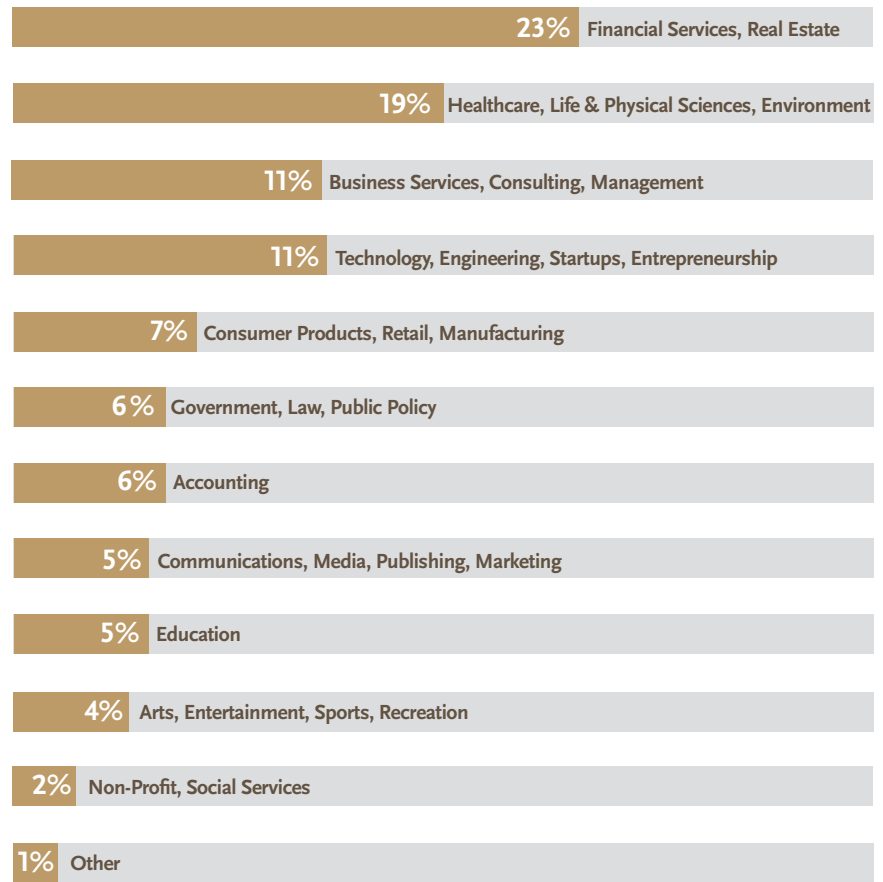

TOP INDUSTRIES